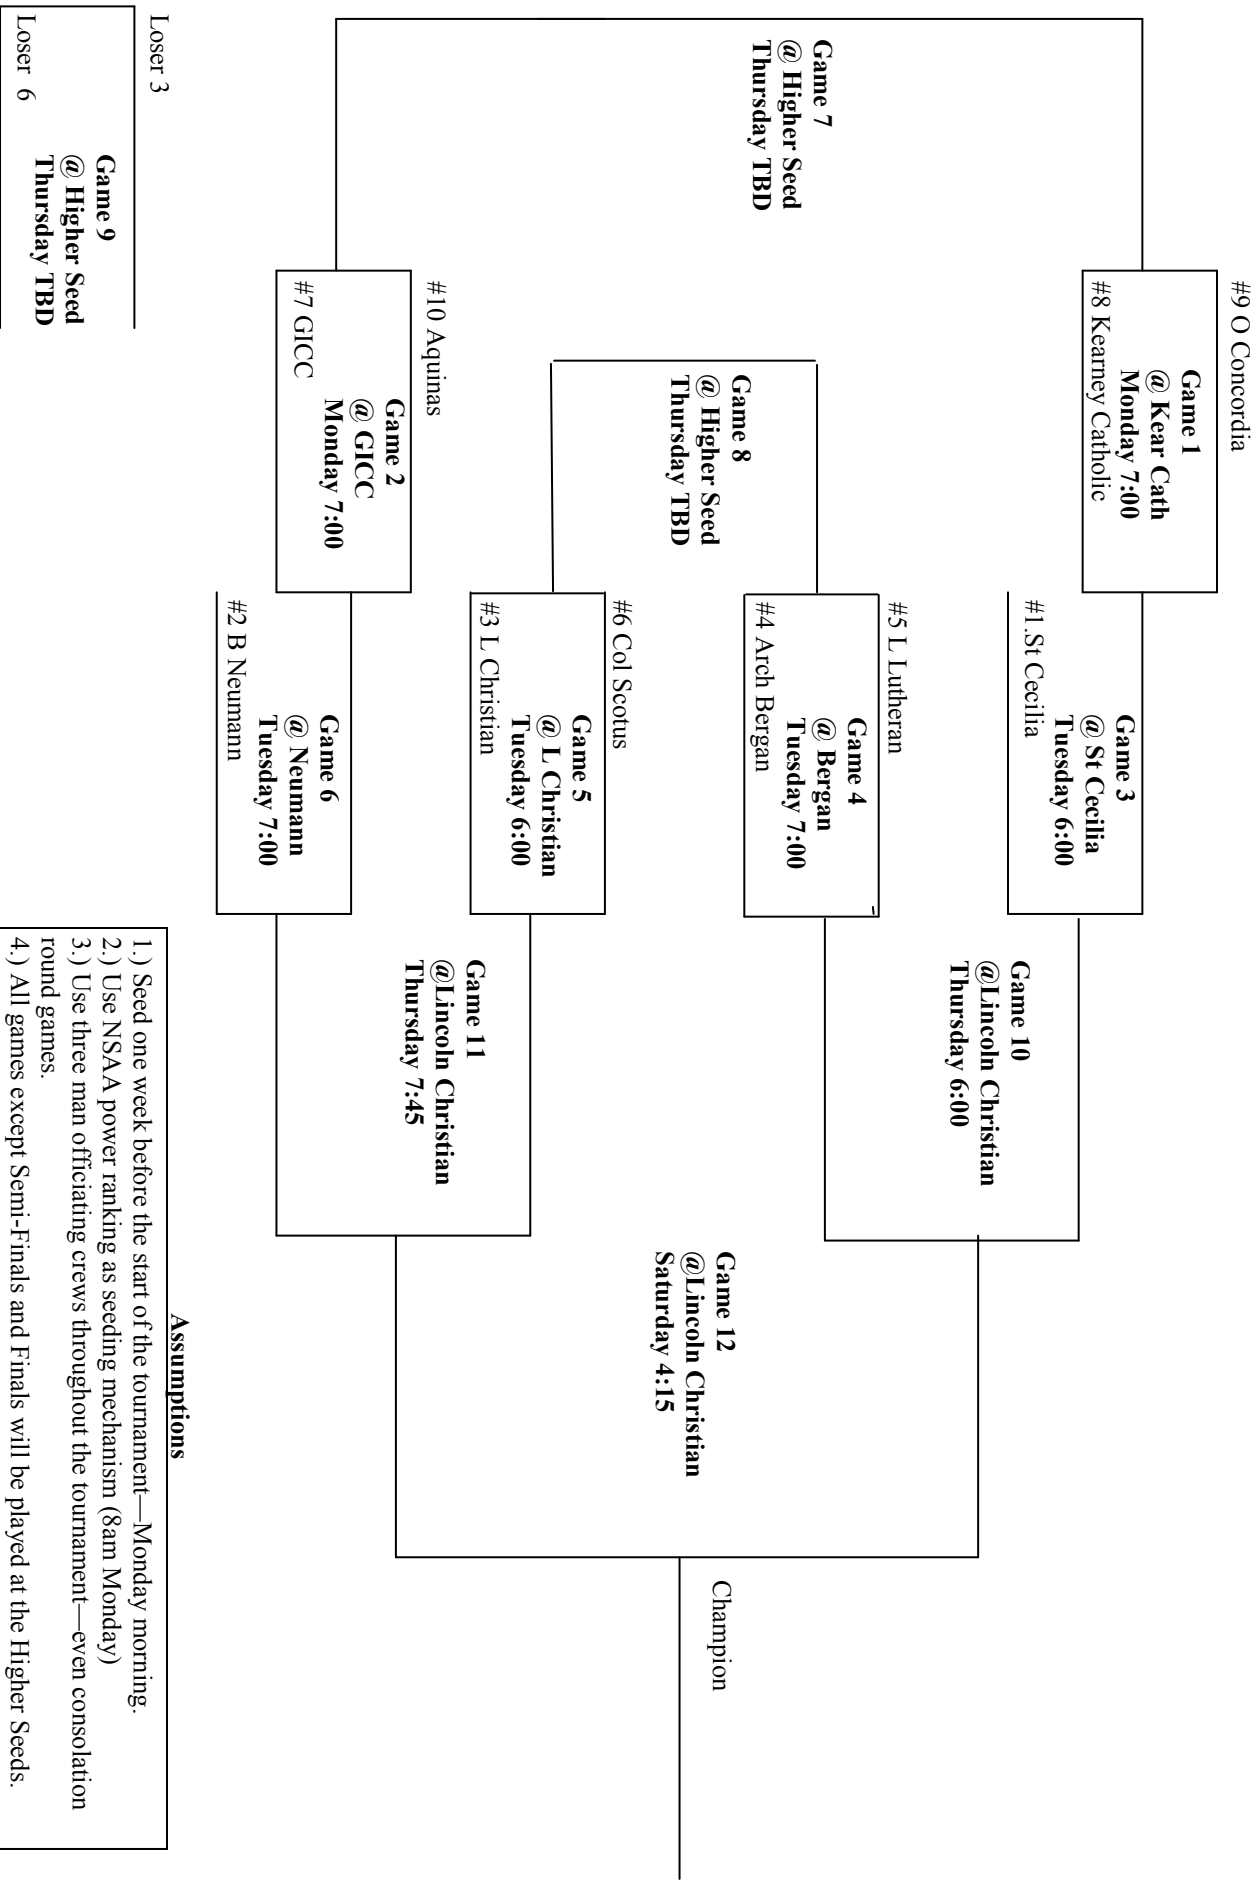

2018 GIRLS Centennial Conference Basketball Bracket

Assumptions

- 1.) Seed one week before the start of the tournament—Monday morning.
- 2.) Use NSAA power ranking as seeding mechanism (8am Monday)
- 3.) Use three man officiating crews throughout the tournament—even consolation round games.
- 4.) All games except Semi-Finals and Finals will be played at the Higher Seeds. Semi-Finals and Finals will be played at Lincoln Christian School.
- 5.) *Game 9 will only be played if #1 or #2 seed lose game 3 and/or game 6*